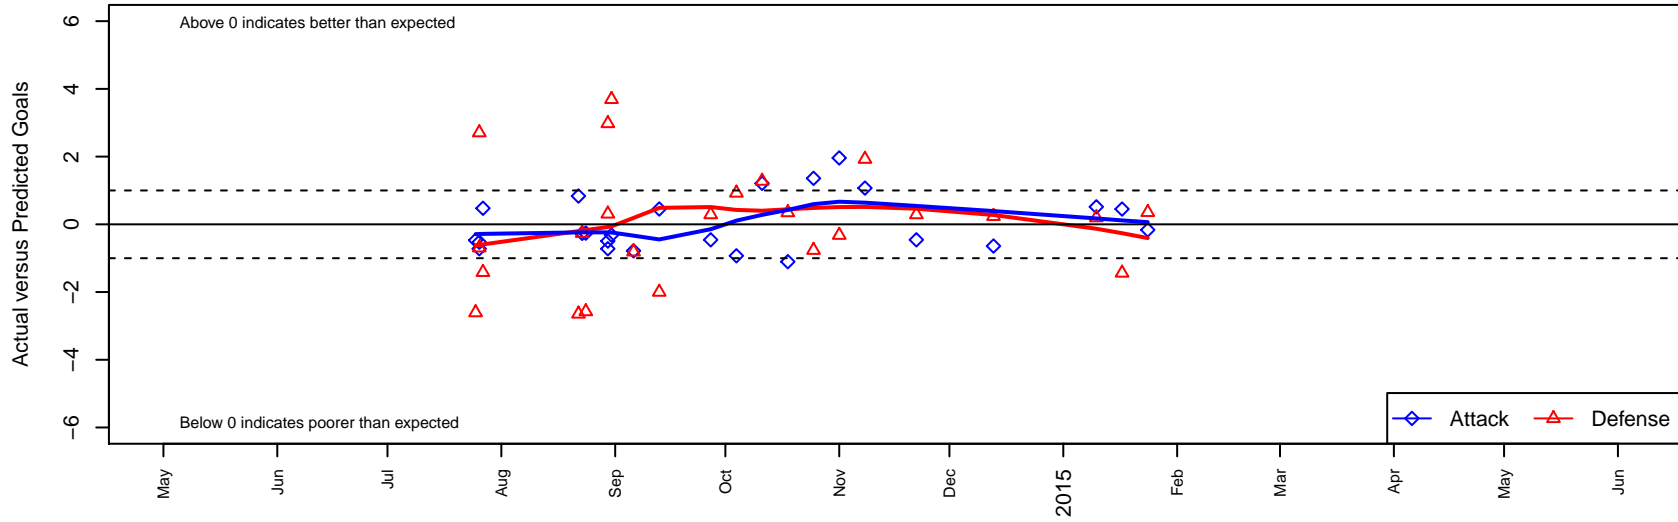

Newport FC Furies G03

Newport Youth SC
 Bellevue, WA
 G03 total strength=130
 attack=0.09 defense=0.1
 fall league = NPSL G11D3

alt names used:
 Newport- Furies
 Newport FC Furies 03
 Newport FC Furies
 Newport FC Furies G03
 Newport Hills FC Furies

Venues played:
 2014 Crossfire Select Cup GU11 Silver
 2014 Xtreme Cup GU11
 2014 Labor Day Cup GU11
 2014 NPSL G11D3
 2014 Founders Cup G03

Newport FC Furies G03
 Dots are actual minus expected GF (blue circles) and GA (red triangles).
 Blue line is smoothed change in attack strength. Red is smoothed change in defense strength.

**attack and defense variance (black dot)
relative to other teams
and top 10 in region**

**attack and defense rating
relative to others at age
and all opponents in last 13 months**

Performance relative to 13 month average