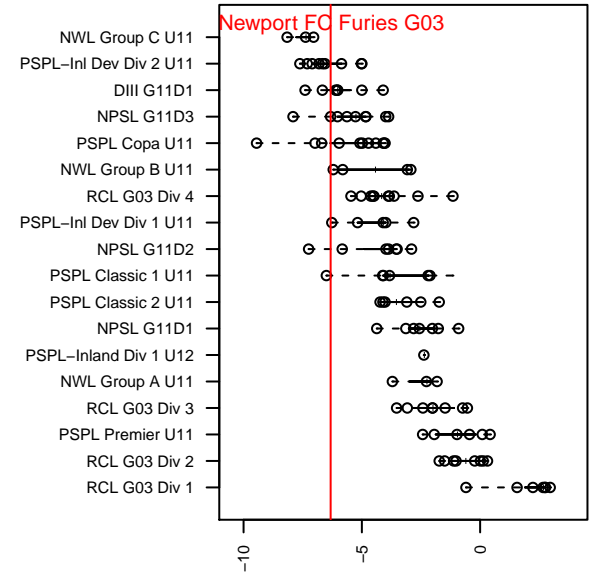

Newport FC Furies G03

Newport Youth SC
 Bellevue, WA
 G03 total strength=130
 attack=0.09 defense=0.1
 fall league = NPSL G11D3

alt names used:
 Newport- Furies
 Newport FC Furies 03
 Newport FC Furies
 Newport FC Furies G03
 Newport Hills FC Furies

Venues played:
 2014 Crossfire Select Cup GU11 Silver
 2014 Xtreme Cup GU11
 2014 Labor Day Cup GU11
 2014 NPSL G11D3
 2014 Founders Cup G03

Newport FC Furies G03
 Dots are actual minus expected GF (blue circles) and GA (red triangles).
 Blue line is smoothed change in attack strength. Red is smoothed change in defense strength.

**attack and defense variance (black dot)
relative to other teams
and top 10 in region**

**attack and defense rating
relative to others at age
and all opponents in last 13 months**

Performance relative to 13 month average