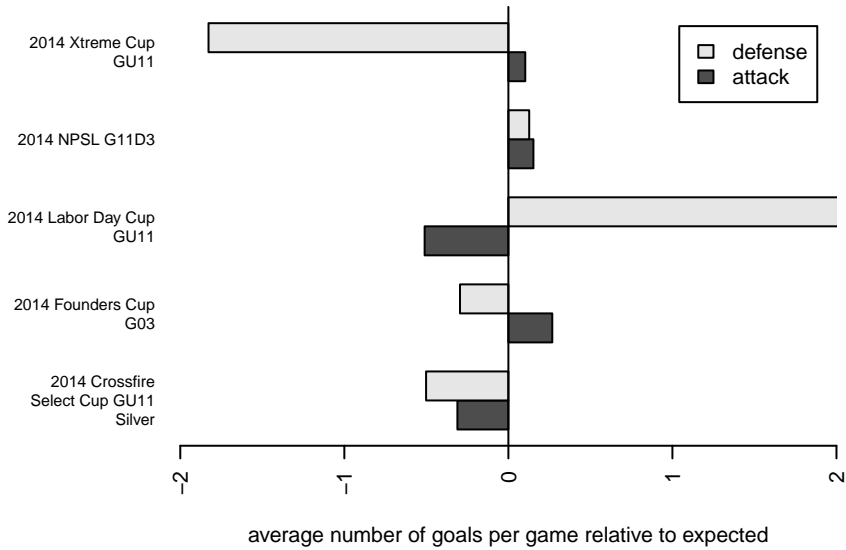

Venues played:
 2014 Crossfire Select Cup GU11 Silver
 2014 Xtreme Cup GU11
 2014 Labor Day Cup GU11
 2014 NPSL G11D3
 2014 Founders Cup G03

Newport FC Furies G03
 Dots are actual minus expected GF (blue circles) and GA (red triangles).
 Blue line is smoothed change in attack strength. Red is smoothed change in defense strength.

**attack and defense variance (black dot)
relative to other teams
and top 10 in region**

**attack and defense rating
relative to others at age
and all opponents in last 13 months**

Performance relative to 13 month average