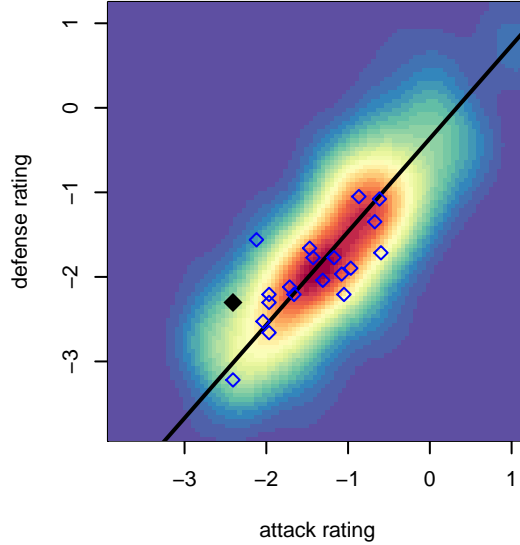

Newport FC Furies G03

Newport Youth SC
 Bellevue, WA
 G03 total strength=130
 attack=0.09 defense=0.1
 fall league = NPSL G11D3

alt names used:
 Newport- Furies
 Newport FC Furies 03
 Newport FC Furies
 Newport FC Furies G03
 Newport Hills FC Furies

Venues played:
 2014 Crossfire Select Cup GU11 Silver
 2014 Xtreme Cup GU11
 2014 Labor Day Cup GU11
 2014 NPSL G11D3
 2014 Founders Cup G03

Newport FC Furies G03
 Dots are actual minus expected GF (blue circles) and GA (red triangles).
 Blue line is smoothed change in attack strength. Red is smoothed change in defense strength.

**attack and defense variance (black dot)
relative to other teams
and top 10 in region**

**attack and defense rating
relative to others at age
and all opponents in last 13 months**

Performance relative to 13 month average