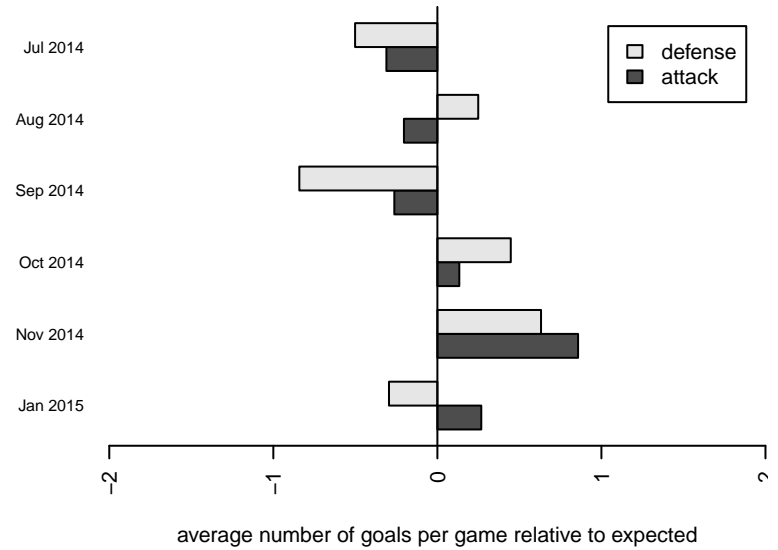

Performance relative to 13 month average