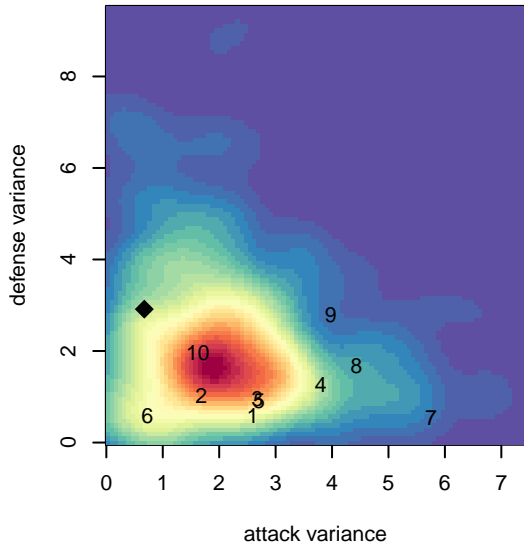

Newport FC Furies G03

Newport Youth SC
 Bellevue, WA
 G03 total strength=130
 attack=0.09 defense=0.1
 fall league = NPSL G11D3

alt names used:
 Newport- Furies
 Newport FC Furies 03
 Newport FC Furies
 Newport FC Furies G03
 Newport Hills FC Furies

Venues played:
 2014 Crossfire Select Cup GU11 Silver
 2014 Xtreme Cup GU11
 2014 Labor Day Cup GU11
 2014 NPSL G11D3
 2014 Founders Cup G03

Newport FC Furies G03
 Dots are actual minus expected GF (blue circles) and GA (red triangles).
 Blue line is smoothed change in attack strength. Red is smoothed change in defense strength.

**attack and defense variance (black dot)
relative to other teams
and top 10 in region**

**attack and defense rating
relative to others at age
and all opponents in last 13 months**

Performance relative to 13 month average